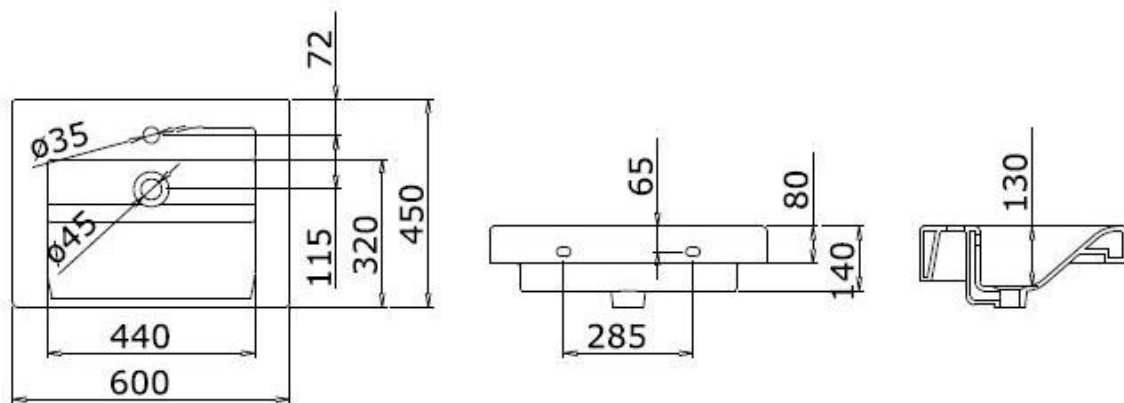

linha

Product : "Linha" Wall Hung / Semi-Recessed Basin

Model No.: 108880

Product : "Linha" Wall Hung Furniture for 108880

Model No. : 6880236